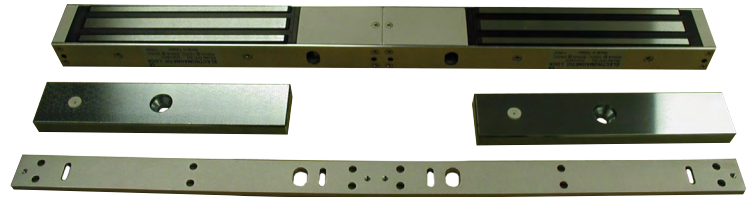

# The EM-1200 Series Electromagnetic Locks

## EM-1200 & EM-1200-D

**EM-1200 Series Maglock:** 1200 lb. holding force electromagnetic lock recommended for exterior and perimeter doors where high security is required.

**EM-1200**

**EM-1200-D**

### Specifications:

	EM-1200	EM-1200-D
Holding Force	1200 lb. holding force	1200 lb. holding force
Suitable for	90° degree out-swinging doors	90° degree out-swinging doors
Power	Low power consumption with high efficiency	Low power consumption with high efficiency
Indicator	LED indicator and monitor output	LED indicator and monitor output
Mounting	Surface mounts easily	Surface mounts easily
Finish	Attractive brushed stainless steel finish (US32D)	Attractive brushed stainless steel finish (US32D)
Materials	Use of solid steel material allows strong holding force and no residual magnetism	Use of solid steel material allows strong holding force and no residual magnetism

### Features:

	EM-1200	EM-1200-D
Power Supply	12VDC or 24VDC	12VDC or 24VDC
Current	500mA @ 12V or 250mA @ 24V	500mA @ 12V or 250mA @ 24V
Fail type	Fail-Safe	Fail-Safe
Indicator	Built-in lock status LED's indication <ul style="list-style-type: none"> <li>• LED indicator with bond sensor</li> <li>• Terminals to monitor bond included</li> <li>• Red = Power On</li> <li>• Green = Bond Sensor Activated</li> </ul>	Built-in lock status LED's indication <ul style="list-style-type: none"> <li>• LED indicator with bond sensor</li> <li>• Terminals to monitor bond included</li> <li>• Red = Power On</li> <li>• Green = Bond Sensor Activated</li> </ul>
Dimensions	Single lock: 10.43" (L) x 2.6" (W) x 1.6" (D)	Double lock: 20.86" (L) x 2.6" (W) x 1.6" (D)