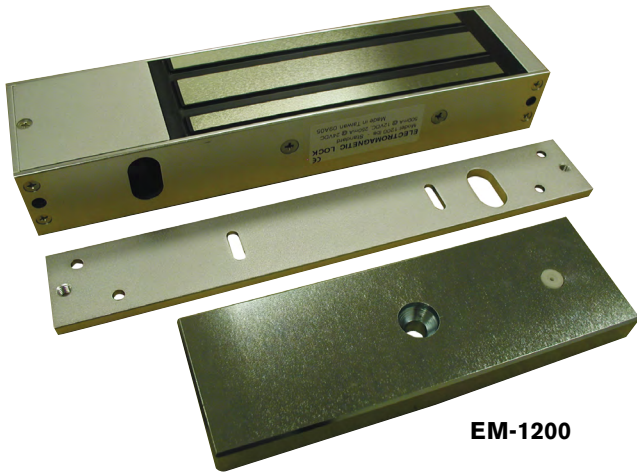

# The EM-1200 Series Electromagnetic Locks

## EM-1200 & EM-1200-D

**EM-1200 Series Maglock:** 1200 lb. holding force electromagnetic lock recommended for exterior and perimeter doors where high security is required.

**EM-1200**

**EM-1200-D**

### Specifications:

	EM-1200	EM-1200-D
Holding Force	1200 lb. holding force	1200 lb. holding force
Suitable for	90° degree out-swinging doors	90° degree out-swinging doors
Power	Low power consumption with high efficiency	Low power consumption with high efficiency
Indicator	LED indicator and monitor output	LED indicator and monitor output
Mounting	Surface mounts easily	Surface mounts easily
Finish	Attractive brushed stainless steel finish (US32D)	Attractive brushed stainless steel finish (US32D)
Materials	Use of solid steel material allows strong holding force and no residual magnetism	Use of solid steel material allows strong holding force and no residual magnetism

### Features:

	EM-1200	EM-1200-D
Power Supply	12VDC or 24VDC	12VDC or 24VDC
Current	500mA @ 12V or 250mA @ 24V	500mA @ 12V or 250mA @ 24V
Fail type	Fail-Safe	Fail-Safe
Indicator	Built-in lock status LED's indication <ul style="list-style-type: none"> <li>• LED indicator with bond sensor</li> <li>• Terminals to monitor bond included</li> <li>• Red = Power On</li> <li>• Green = Bond Sensor Activated</li> </ul>	Built-in lock status LED's indication <ul style="list-style-type: none"> <li>• LED indicator with bond sensor</li> <li>• Terminals to monitor bond included</li> <li>• Red = Power On</li> <li>• Green = Bond Sensor Activated</li> </ul>
Dimensions	Single lock: 10.43" (L) x 2.6" (W) x 1.6" (D)	Double lock: 20.86" (L) x 2.6" (W) x 1.6" (D)